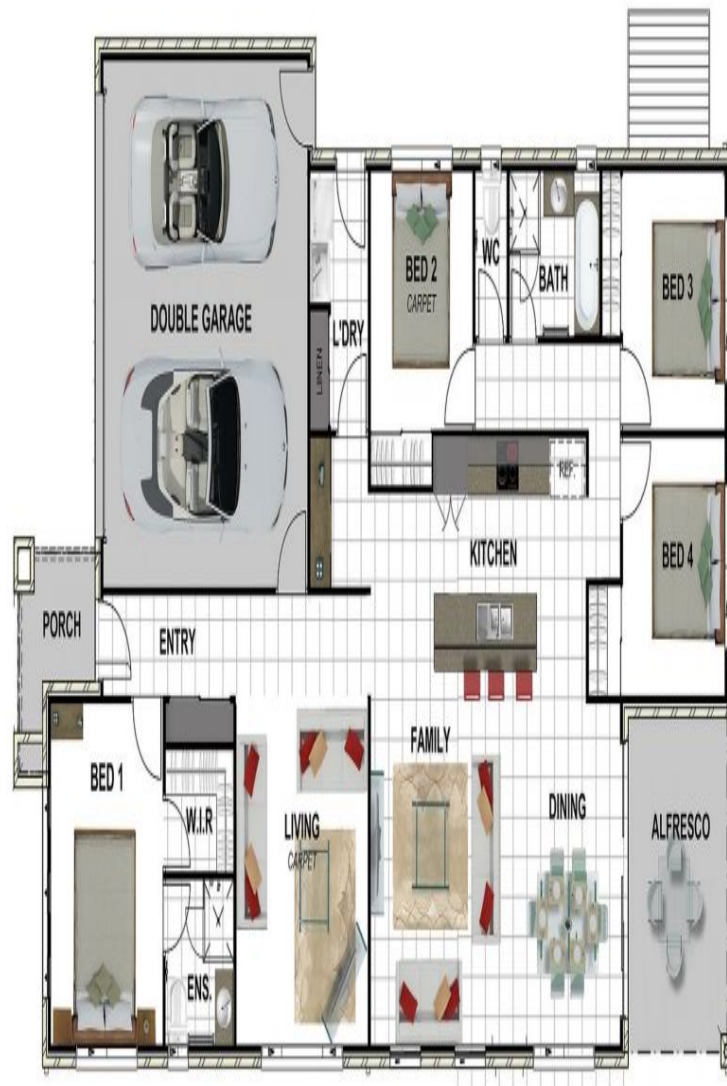

QUALITY HOME AND LAND PACKAGE
FULL TURN-KEY

MORISSET

Disclaimer: These are artists impressions only to reflect the look and feel of the design, please refer to the contract and specifications for the actual features and finishes. Colours shown are for illustrative purposes only, please refer to the Colour Selection Options in your contract.

**new
home**
Group
from dreams to reality

Plans shown are only indicative of layout. Dimensions are approximate.

MORISSET

 4
  4
  2
  528

Price Fixed Price: \$605,000

Land Size 528m²

Building Size 204m²

Contact Roy Skaf
0415 622 224