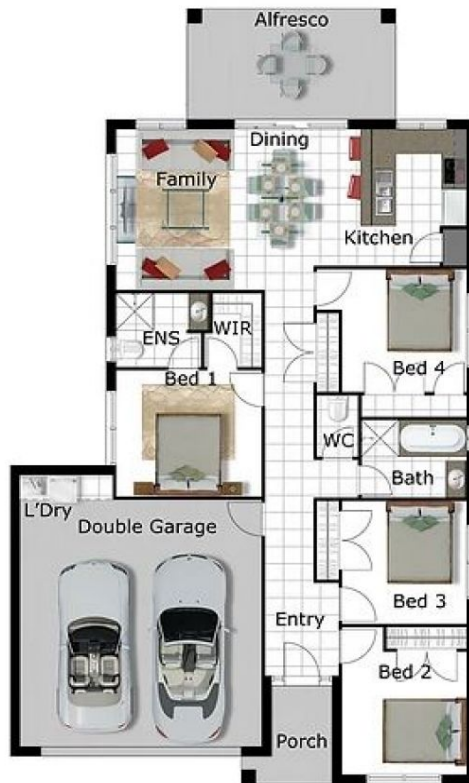

# JIMBOOMBA

Disclaimer: These are artists impressions only to reflect the facade design, please refer to the contract and specifications for house features and finishes. Colours shown are for illustrative purposes only, please refer to the Colour Selection Options in your contract.

**new  
home**  
Group  
from dreams to reality

Plans shown are only indicative of layout. Dimensions are approximate.

<b>JIMBOOMB A</b>	4	4	2	479
Price	Fixed Price: \$447,204			
Land Size	479m2			
Building Size	173m2			
Contact	Brenda Hampson 0413 109 977			
Type	House			