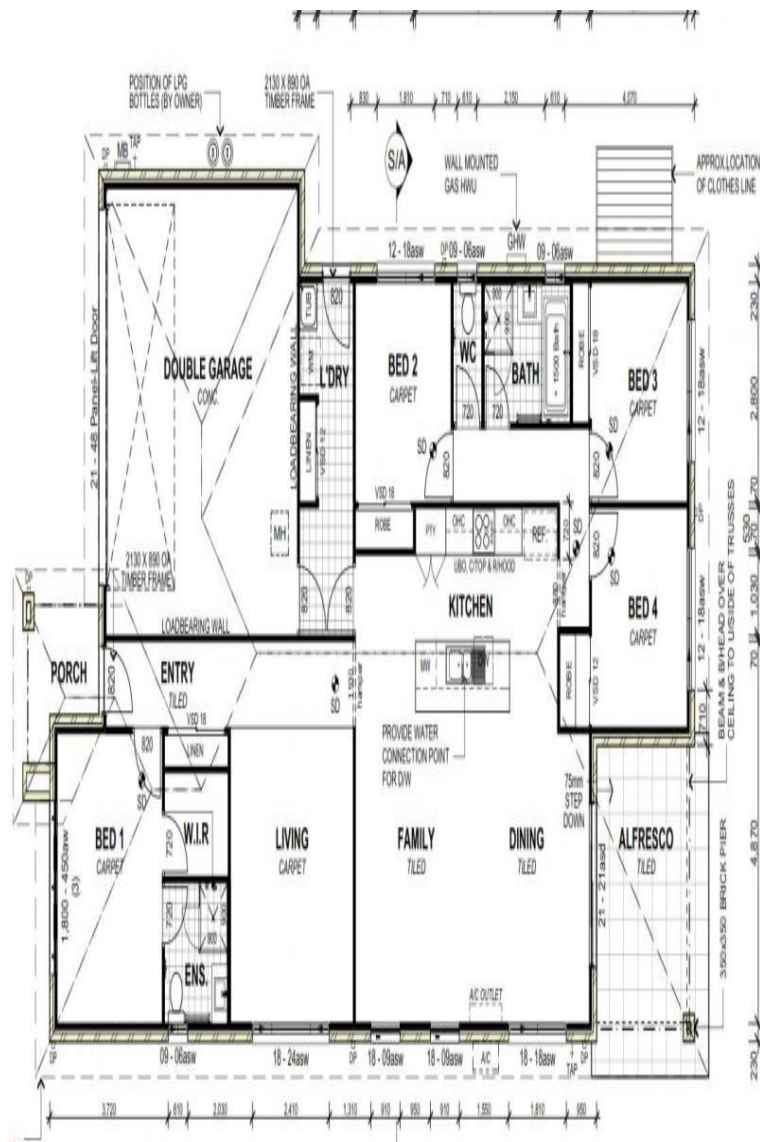

WE ARE MAKING DREAMS A REALITY

MORISSET

**new
home**
Group
from dreams to reality

Plans shown are only indicative of layout. Dimensions are approximate.

MORISSET

 4
  4
  2
  617

Price Fixed Price: \$608,000

Land Size 617m²

Building Size 204m²

Contact Roy Skaf

0415 622 224

Type House

Morisset, NSW

NEWHOMEGROUP.COM.AU