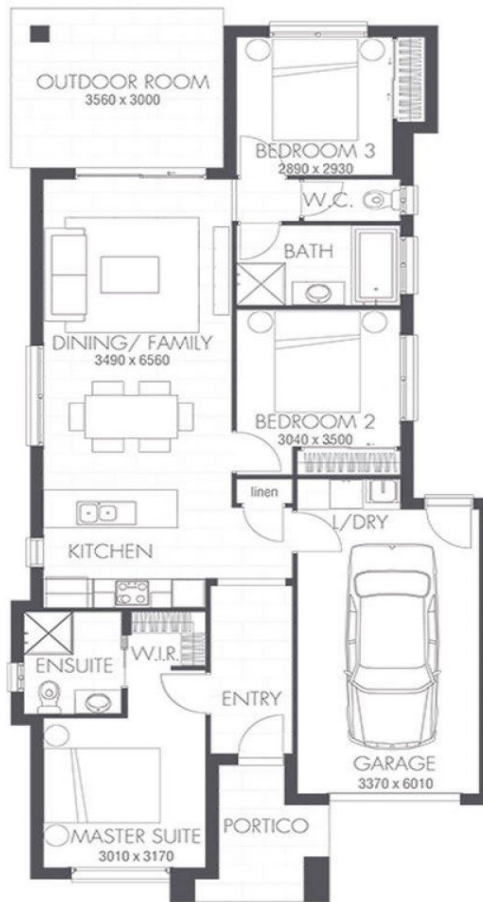

# MORAYFIELD

**new  
home**  
Group  
from dreams to reality

Plans shown are only indicative of layout. Dimensions are approximate.

## MORAYFIEL D

 3
  3
  1
  310

Price Fixed Price: \$400,686

Land Size 310m<sup>2</sup>

Building Size 139.85m<sup>2</sup>

Contact Brenda Hampson

0413 109 977

Type House