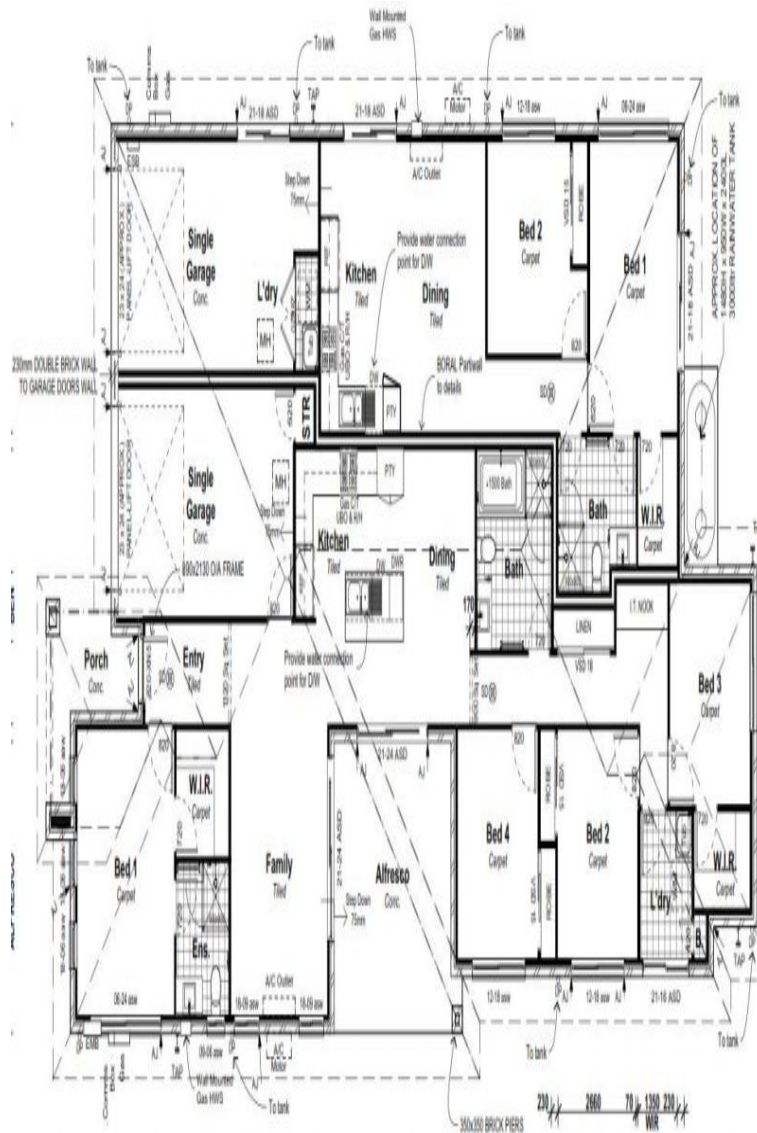

Rare Opening for a Dual Key in Morisset!
Enquire Now~

MORISSET

**new
home**
Group
from dreams to reality

Plans shown are only indicative of layout. Dimensions are approximate.

MORISSET

6 6 2 sq 617

Price Dual Key For \$740,000

Land Size 617m²

Building Size 250.3m²

Contact Roy Skaf

0415 622 224

Type House

Morisset, NSW

NEWHOMEGROUP.COM.AU

Disclaimer: Photographs and other pictures in this brochure/book may show fixtures, fittings or finishes which are not supplied by New Home Group, or which are only available in some New Home Group designs or when selected as inclusions above the standard inclusions for a particular design. This may include landscaping and outdoor items, floor coverings, furniture, kitchen, bathroom and light fittings and decorative items, which are shown as examples only. Please speak to a sales consultant to discuss detailed home pricing for different designs and inclusions.