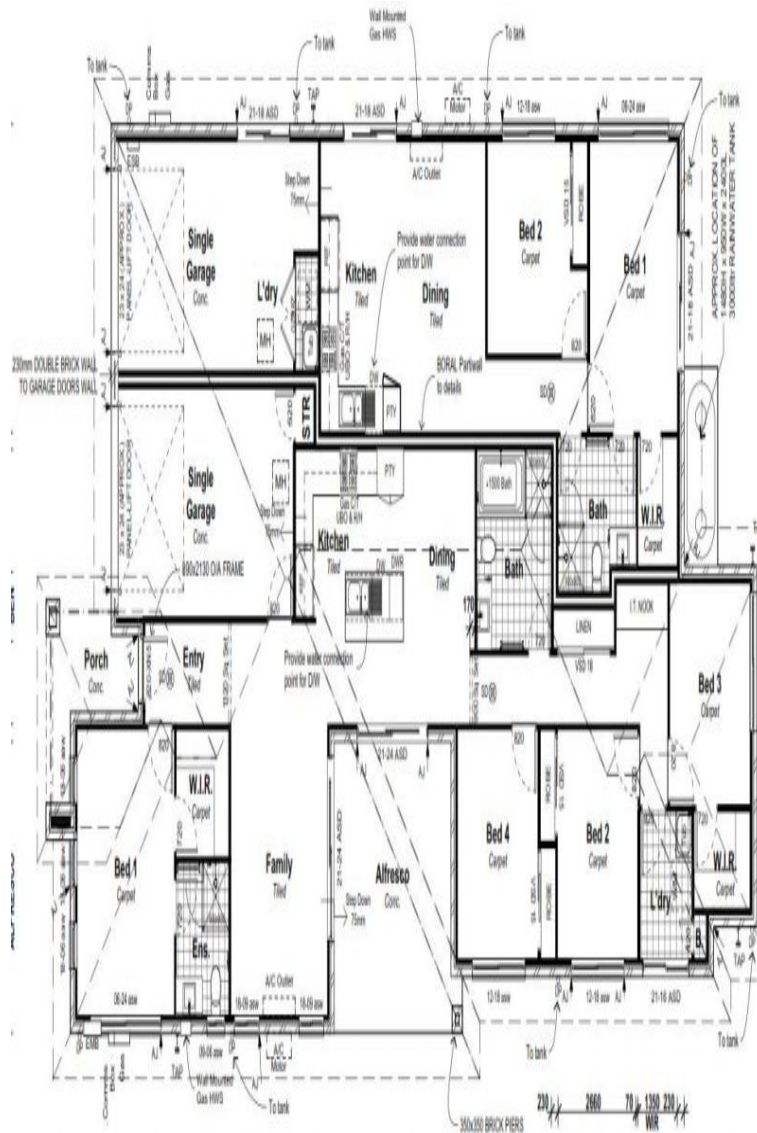

# MORISSET

**new  
home**  
Group  
from dreams to reality

Plans shown are only indicative of layout. Dimensions are approximate.

## MORISSET

 6
  6
  2
  617

Price Dual Key From \$735,000

Land Size 617m<sup>2</sup>

Building Size 250.3m<sup>2</sup>

Contact Roy Skaf

0415 622 224

Type House