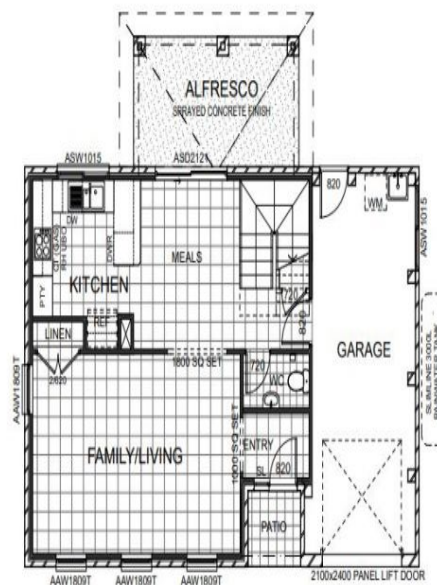

2 Storey Home & Land Package! Land is Registering Aug 2018!

CLIFTLEIGH

Artist's impression

**new
home**
Group
from dreams to reality

Plans shown are only indicative of layout. Dimensions are approximate.

CLIFBLEIGH

 4
  4
  2
  520

Price From \$511,500

Land Size 520m²

Building Size 182.3m²

Contact Roy Skaf

0415 622 224

Type House

Clifbleigh, NSW