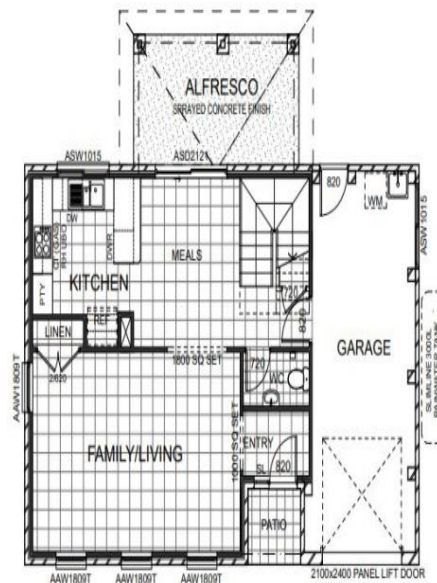

2 Storey Home & Land Package! Land is Registering Aug 2018!

CLIFTLEIGH

Artist's impression

**new
home**
Group
from dreams to reality

Plans shown are only indicative of layout. Dimensions are approximate.

CLIFBLEIGH

 4
  4
  2
  520

Price Fixed Price: \$511,500

Land Size 520m²

Building Size 182.3m²

Contact Roy Skaf

0415 622 224

Type House

Cliftleigh, NSW