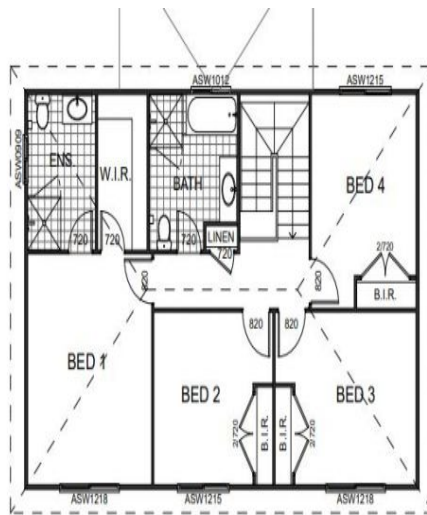

2 Storey Home & Land Package! Land is Registering Aug 2018!

CLIFTLEIGH

Artist's impression

**new
home**
Group
from dreams to reality

Plans shown are only indicative of layout. Dimensions are approximate.

CLIFBLEIGH

 4
  4
  2
  520

Price From \$511,500

Land Size 520m²

Building Size 182.3m²

Contact Roy Skaf

0415 622 224

Type House

Clifbleigh, NSW