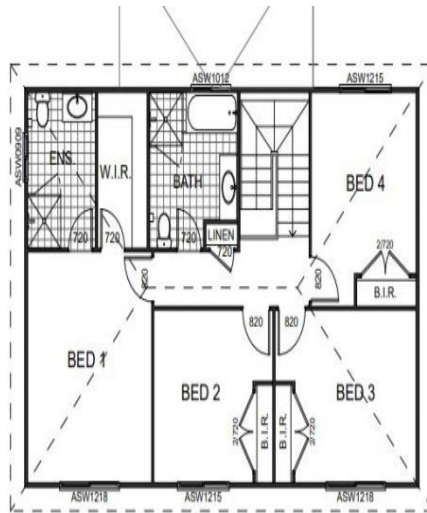

2 Storey Home & Land Package! Land is Registering Aug 2018!

CLIFTLEIGH

Artist's impression

**new
home**
Group
from dreams to reality

Plans shown are only indicative of layout. Dimensions are approximate.

CLIFBLEIGH

 4
  4
  2
  520

Price Fixed Price: \$511,500

Land Size 520m²

Building Size 182.3m²

Contact Roy Skaf

0415 622 224

Type House

Cliftleigh, NSW