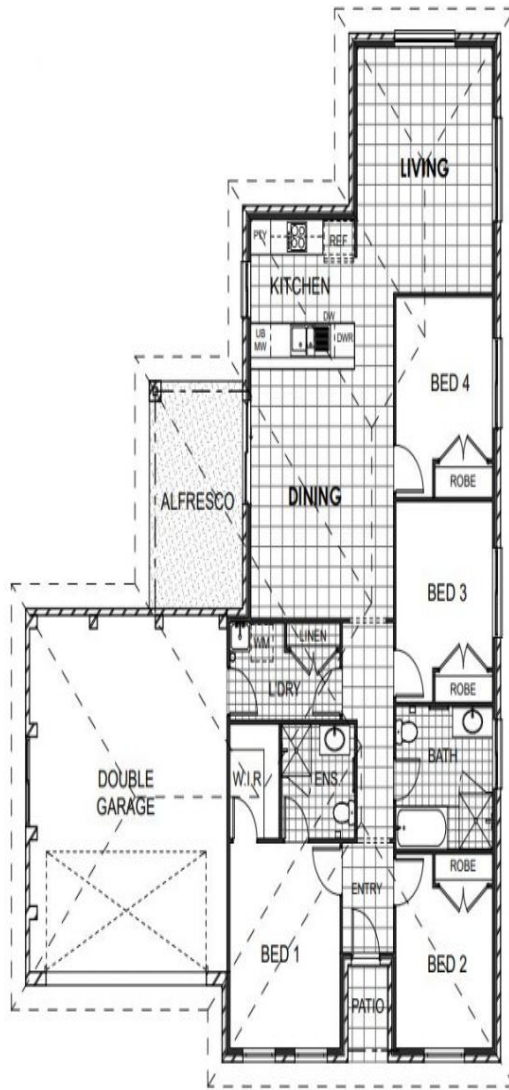

Quality Home & Land Packages- Cliftleigh
Meadows Estate

CLIFTLEIGH

**new
home**
Group
from dreams to reality

Plans shown are only indicative of layout. Dimensions are approximate.

CLIFBLEIGH  4  4  2  475

Price From \$486,500

Land Size 475m²

Building Size 184m²

Contact Roy Skaf

0415 622 224

Type House

Clifbleigh, NSW

NEWHOMEGROUP.COM.AU