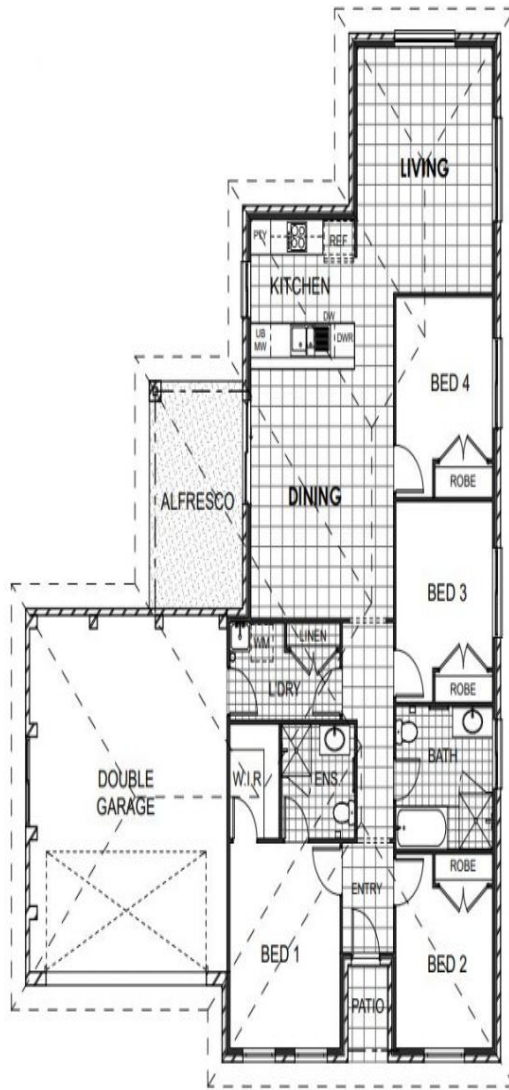

Quality Home & Land Packages- Cliftleigh
Meadows Estate

CLIFTLEIGH

**new
home**
Group
from dreams to reality

Plans shown are only indicative of layout. Dimensions are approximate.

CLIFBLEIGH  4  4  2  475

Price Fixed Price: \$486,500

Land Size 475m²

Building Size 184m²

Contact Roy Skaf

0415 622 224

Type House

Clifbleigh, NSW

NEWHOMEGROUP.COM.AU