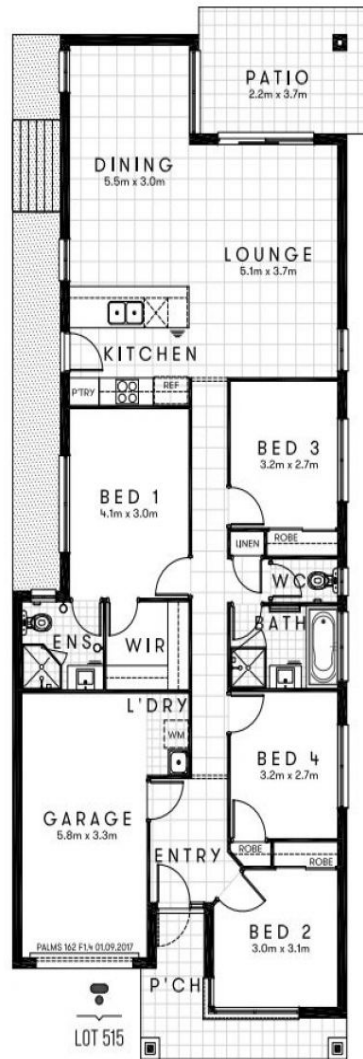

# RIVERSTONE

**new  
home**  
Group  
from dreams to reality

Plans shown are only indicative of layout. Dimensions are approximate.

## RIVERSTONE

 4
  4
  2
  332

Price From \$744,800

Land Size 332m<sup>2</sup>

Building Size 166m<sup>2</sup>

Contact Roy Skaf

0415 622 224

Type House