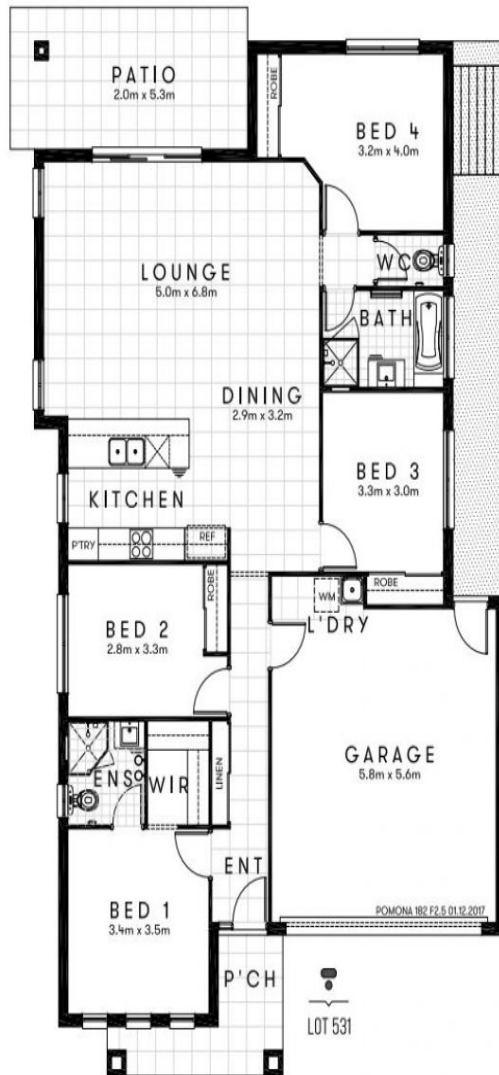

Be Free From Renting! Enquire About
Your New Home Today!

HOLMVIEW

Artist's impression

**new
home**
Group
from dreams to reality

Plans shown are only indicative of layout. Dimensions are approximate.

HOLMVIEW

4 4 2 sq 350

Price From \$475,800

Land Size 350m²

Building Size 186m²

Contact Roy Skaf

0415 622 224

Type House

Holmview, QLD