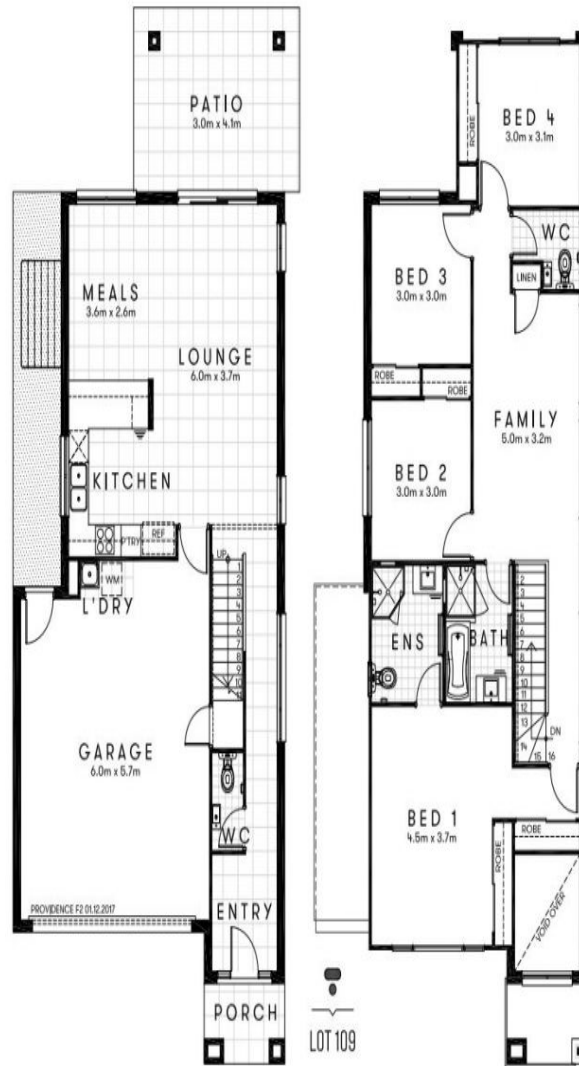

Looking for a Special Place to Call Home?

HOLMVIEW

Artist's impression

**new
home**
Group
from dreams to reality

Plans shown are only indicative of layout. Dimensions are approximate.

HOLMVIEW 4 4 2 250

Price From \$498,800

Land Size 250m²

Building Size 229m²

Contact Roy Skaf

0415 622 224

Type House

Holmview, QLD

NEWHOMEGROUP.COM.AU

Disclaimer: Photographs and other pictures in this brochure/book may show fixtures, fittings or finishes which are not supplied by New Home Group, or which are only available in some New Home Group designs or when selected as inclusions above the standard inclusions for a particular design. This may include landscaping and outdoor items, floor coverings, furniture, kitchen, bathroom and light fittings and decorative items, which are shown as examples only. Please speak to a sales consultant to discuss detailed home pricing for different designs and inclusions.