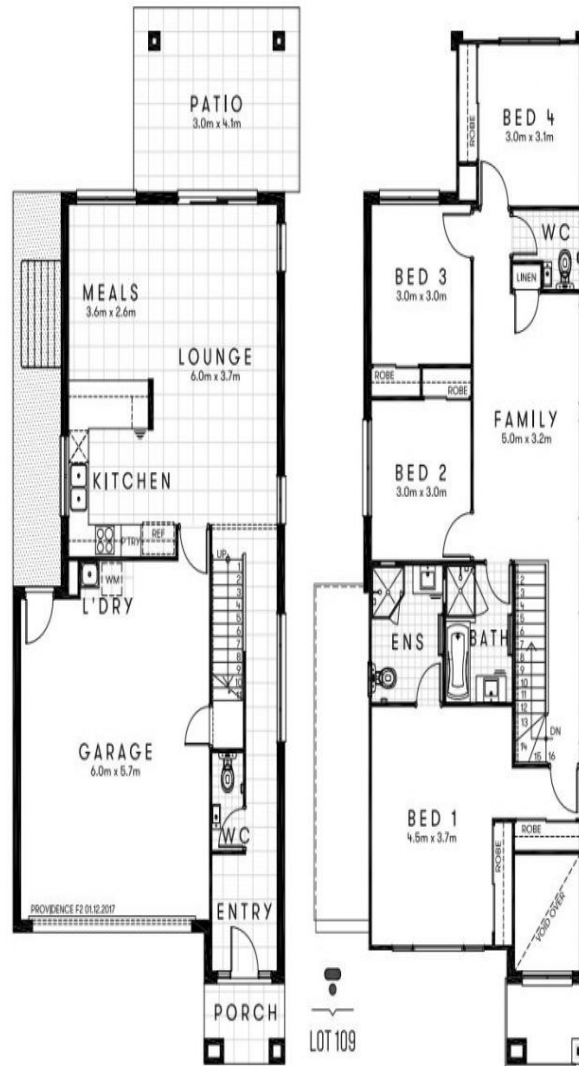

Looking for a Special Place to Call Home?

HOLMVIEW

Artist's impression

**new
home**
Group
from dreams to reality

Plans shown are only indicative of layout. Dimensions are approximate.

HOLMVIEW

4 4 2 sq 250

Price From \$498,800

Land Size 250m²

Building Size 229m²

Contact Roy Skaf

0415 622 224

Type House

Holmview, QLD

NEWHOMEGROUP.COM.AU

Disclaimer: Photographs and other pictures in this brochure/book may show fixtures, fittings or finishes which are not supplied by New Home Group, or which are only available in some New Home Group designs or when selected as inclusions above the standard inclusions for a particular design. This may include landscaping and outdoor items, floor coverings, furniture, kitchen, bathroom and light fittings and decorative items, which are shown as examples only. Please speak to a sales consultant to discuss detailed home pricing for different designs and inclusions.