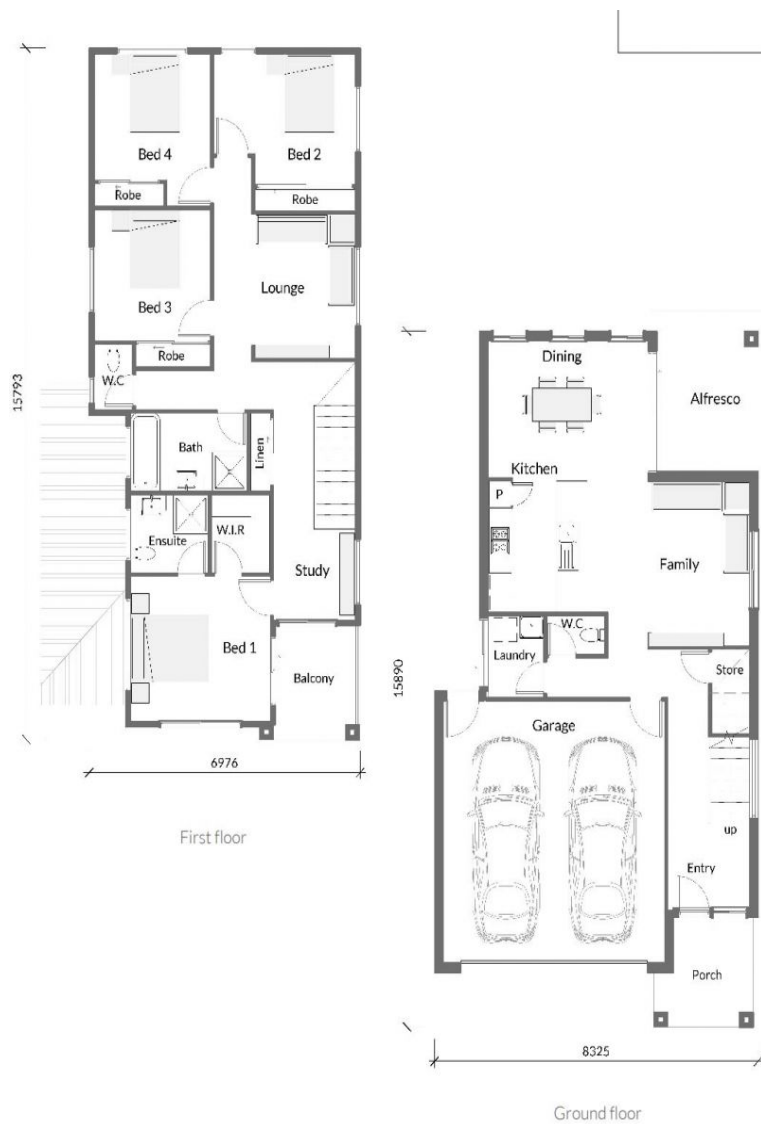

Full Package, Fixed Price, Quality
Throughout!

ELLEN GROVE

**new
home**
Group
from dreams to reality

Plans shown are only indicative of layout. Dimensions are approximate.

ELLEN GROVE

4 4 2 sq 349

Price From \$554,000

Land Size 349m2

Building Size 219.12m2

Contact Brenda Hampson

0413 109 977

Type House

Ellen Grove, QLD

NEWHOMEGROUP.COM.AU

Disclaimer: Photographs and other pictures in this brochure/book may show fixtures, fittings or finishes which are not supplied by New Home Group, or which are only available in some New Home Group designs or when selected as inclusions above the standard inclusions for a particular design. This may include landscaping and outdoor items, floor coverings, furniture, kitchen, bathroom and light fittings and decorative items, which are shown as examples only. Please speak to a sales consultant to discuss detailed home pricing for different designs and inclusions.