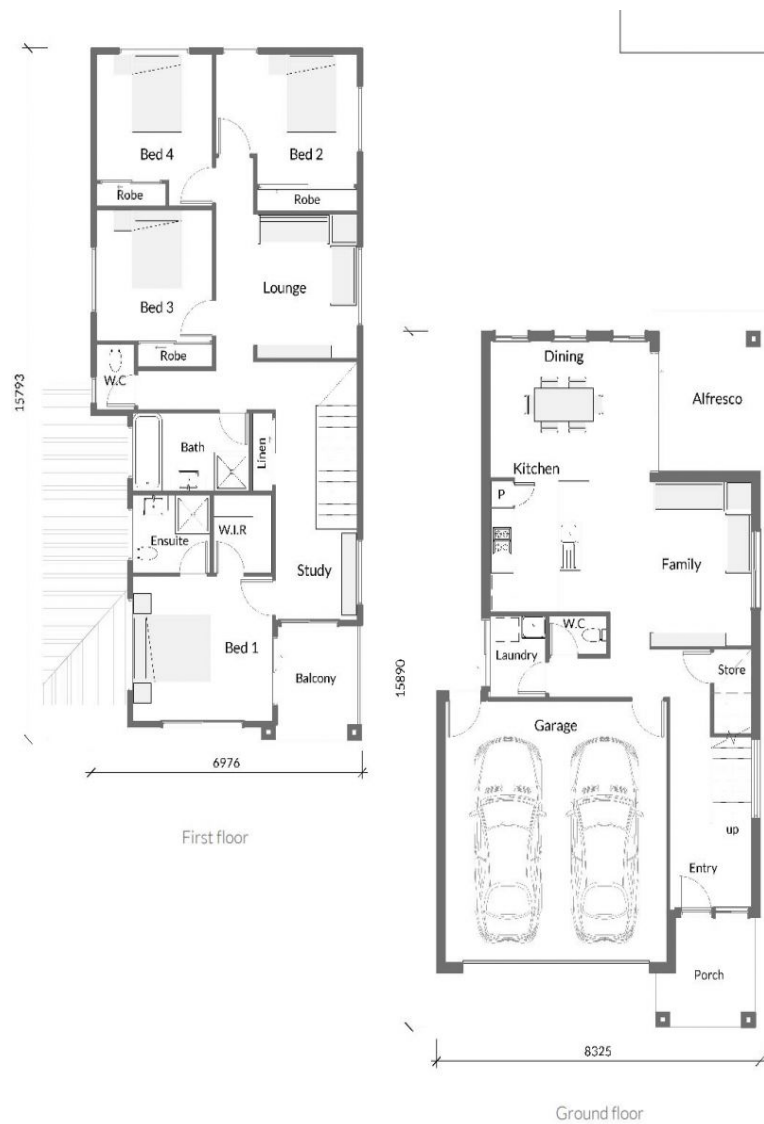

# ELLEN GROVE

**new  
home**  
Group  
from dreams to reality

Plans shown are only indicative of layout. Dimensions are approximate.

<b>ELLEN GROVE</b>	4	4	2	349
Price	From \$554,000			
Land Size	349m2			
Building Size	219.12m2			
Contact	Brenda Hampson 0413 109 977			
Type	House			