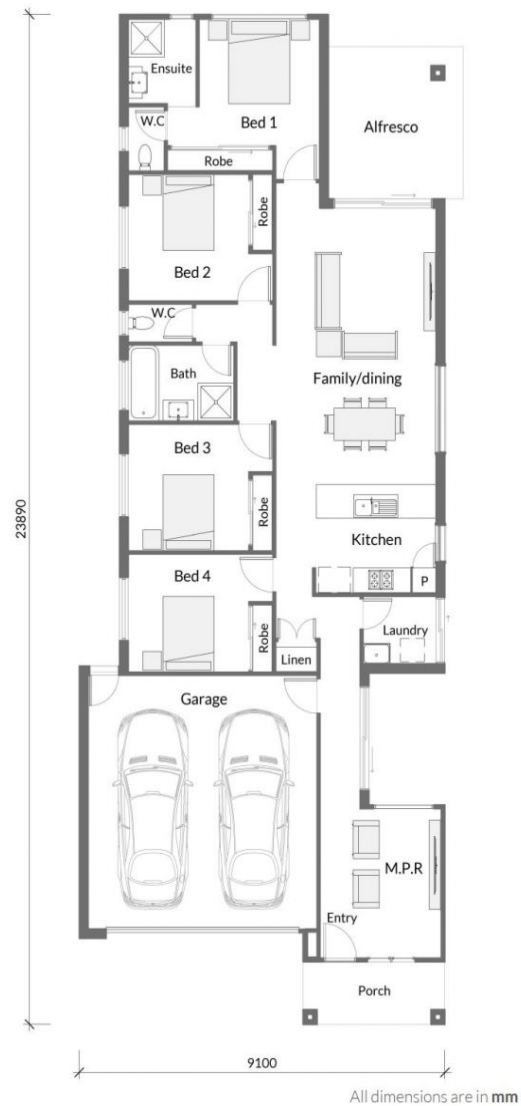

STOP RENTING, START OWNING - FROM
DREAMS TO REALITY!

ELLEN GROVE

Plans shown are only indicative of layout. Dimensions are approximate.

ELLEN GROVE

4 4 2 sq 350

Price From \$499,000

Land Size 350m²

Building Size 184.82m²