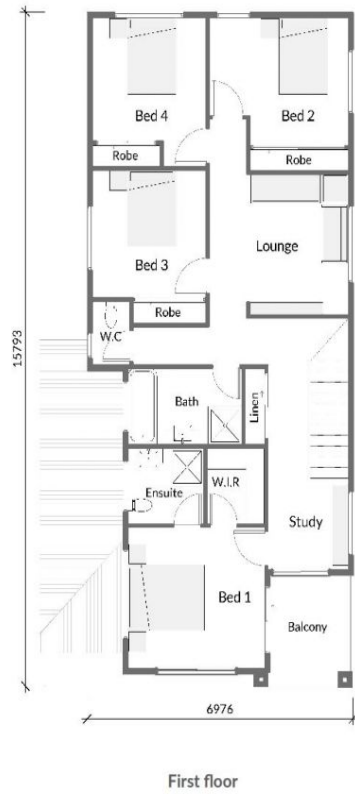

# ELLEN GROVE

**new  
home**  
Group  
from dreams to reality

Plans shown are only indicative of layout. Dimensions are approximate.

## ELLEN GROVE

4 4 2 sq 316

Price From \$546,000

Land Size 316m<sup>2</sup>

Building Size 219.12m<sup>2</sup>

Contact Brenda Hampson

0413 109 977

Type House