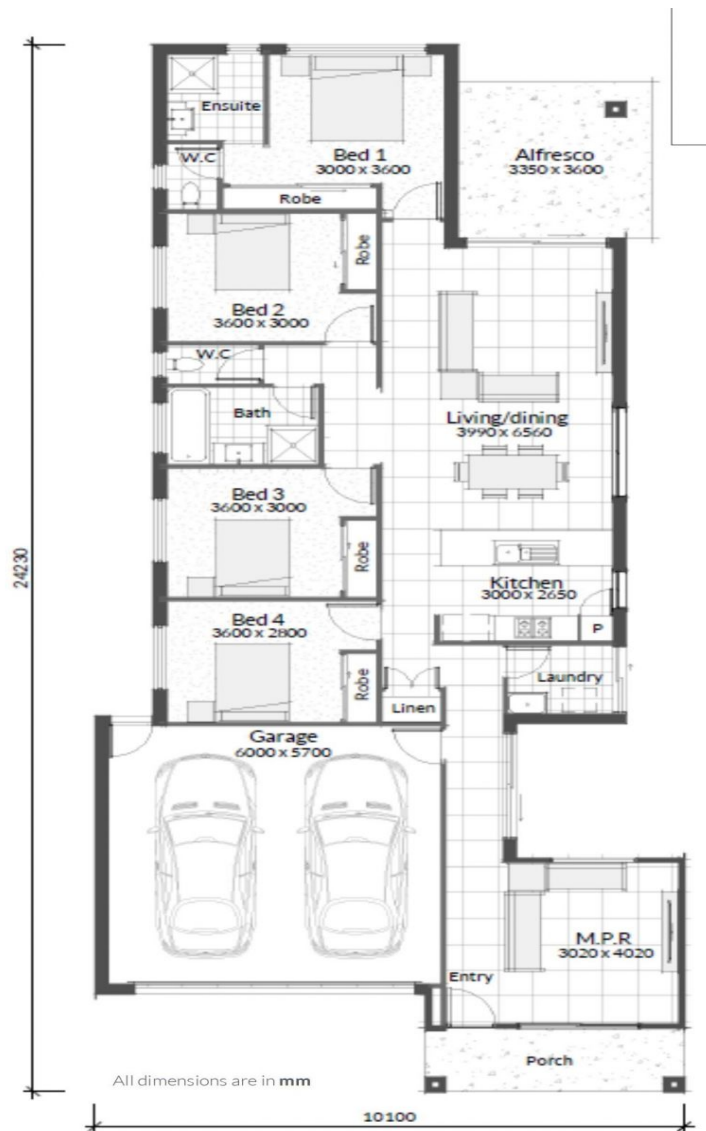

FIXED PRICE NO MORE TO PAY - Up to
\$30,000 incentives for First Home Buyers

ELLEN GROVE

**new
home**
Group
from dreams to reality

Plans shown are only indicative of layout. Dimensions are approximate.

ELLEN GROVE

4 4 2 sq 436

Price Fixed Price: \$509,900

Land Size 436m²

Building Size 190.78m²

Contact Brenda Hampson

0413 109 977

Type House

Ellen Grove, QLD