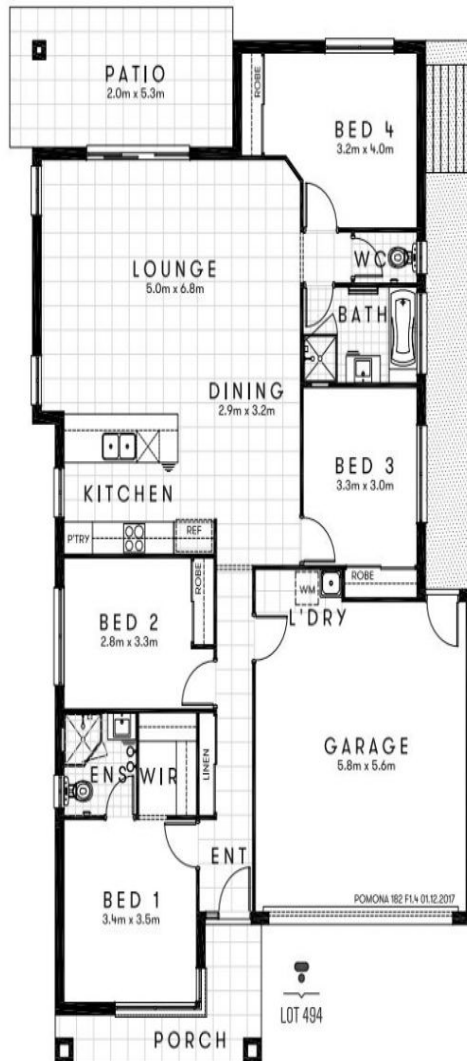

Architecturally Designed Homes with
Quality Inclusions

HOLMVIEW

**new
home**
Group
from dreams to reality

Plans shown are only indicative of layout. Dimensions are approximate.

HOLMVIEW

 4  4  2  456

Price From \$469,800

Land Size 456m²

Building Size 186m²

Contact Brenda Hampson

0413 109 977

Type House

Holmview, QLD

NEWHOMEGROUP.COM.AU

Disclaimer: Photographs and other pictures in this brochure/book may show fixtures, fittings or finishes which are not supplied by New Home Group, or which are only available in some New Home Group designs or when selected as inclusions above the standard inclusions for a particular design. This may include landscaping and outdoor items, floor coverings, furniture, kitchen, bathroom and light fittings and decorative items, which are shown as examples only. Please speak to a sales consultant to discuss detailed home pricing for different designs and inclusions.