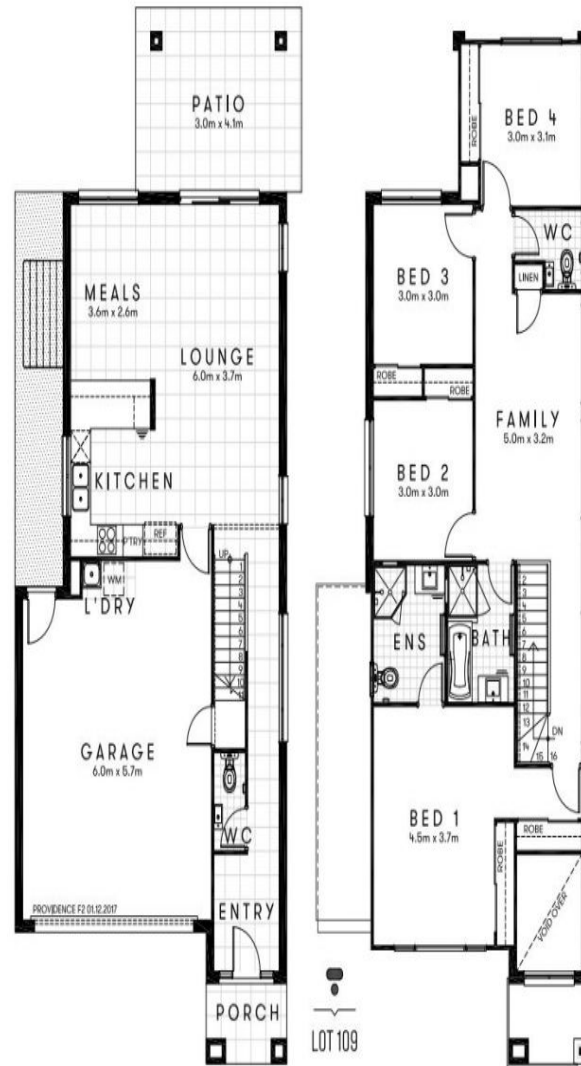

# HOLMVIEW

Artist's impression

**new  
home**  
Group  
from dreams to reality

Plans shown are only indicative of layout. Dimensions are approximate.

## HOLMVIEW

4 4 2 sq 324

Price From \$508,800

Land Size 324m<sup>2</sup>

Building Size 229m<sup>2</sup>

Contact Brenda Hampson

0413 109 977

Type House