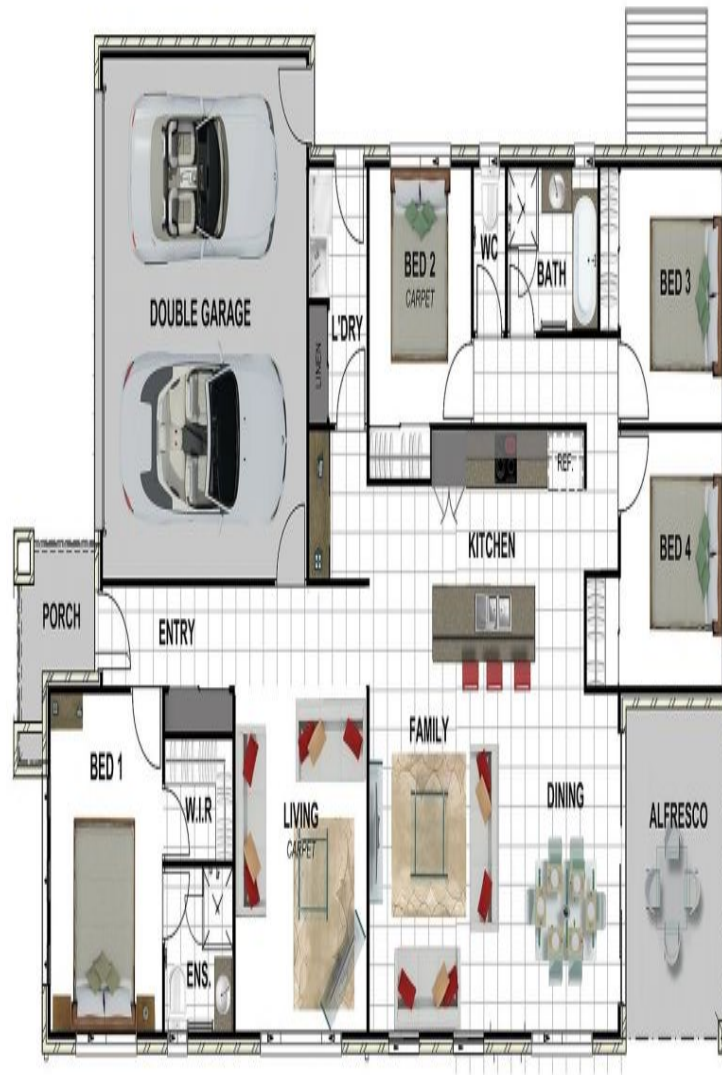

QUALITY HOME AND LAND PACKAGES

HAMLYN TERRACE

**new
home**
Group
from dreams to reality

Plans shown are only indicative of layout. Dimensions are approximate.

HAMLYN TERRACE

 4
  4
  2
  415

Price From \$612,800

Land Size 415m²

Building Size 204m²

Contact Robert Zullo
0435 919 795

Type House

Hamlyn Terrace, NSW

NEWHOMEGROUP.COM.AU

Disclaimer: Photographs and other pictures in this brochure/book may show fixtures, fittings or finishes which are not supplied by New Home Group, or which are only available in some New Home Group designs or when selected as inclusions above the standard inclusions for a particular design. This may include landscaping and outdoor items, floor coverings, furniture, kitchen, bathroom and light fittings and decorative items, which are shown as examples only. Please speak to a sales consultant to discuss detailed home pricing for different designs and inclusions.