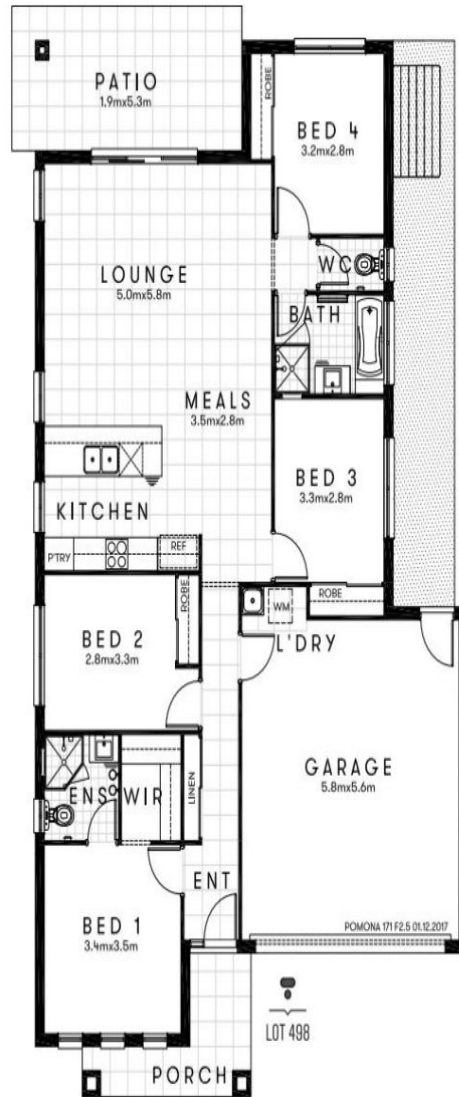

STOP RENTING, START OWNING- FROM
DREAMS TO REALITY

HOLMVIEW

Artist's impression

**new
home**
Group
from dreams to reality

Plans shown are only indicative of layout. Dimensions are approximate.

HOLMVIEW 4 4 2 sq 403

Price From \$469,800

Land Size 403m2

Building Size 175m2

Contact Brenda Hampson

0413 109 977

Type House

Holmview, QLD

NEWHOMEGROUP.COM.AU