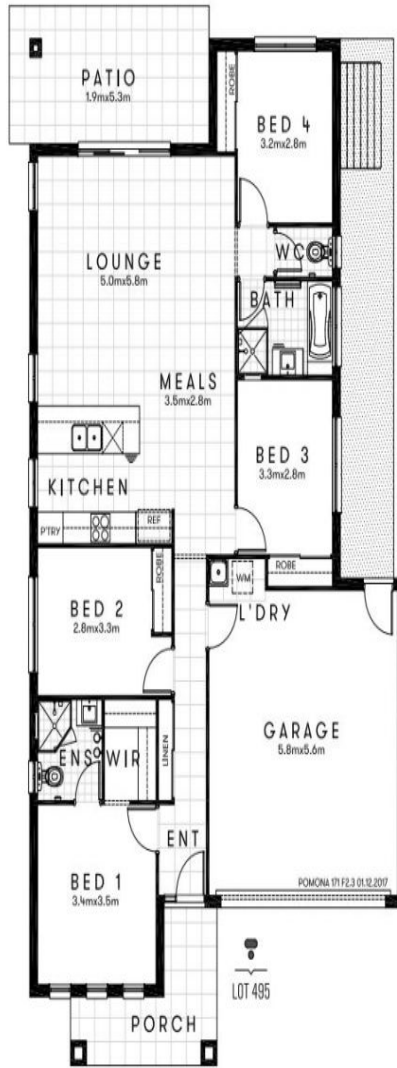

# HOLMVIEW

Artist's impression

**new  
home**  
Group  
from dreams to reality

Plans shown are only indicative of layout. Dimensions are approximate.

## HOLMVIEW

4 4 2 sq 403

Price From \$465,800

Land Size 403m<sup>2</sup>

Building Size 177m<sup>2</sup>

Contact Brenda Hampson

0413 109 977

Type House