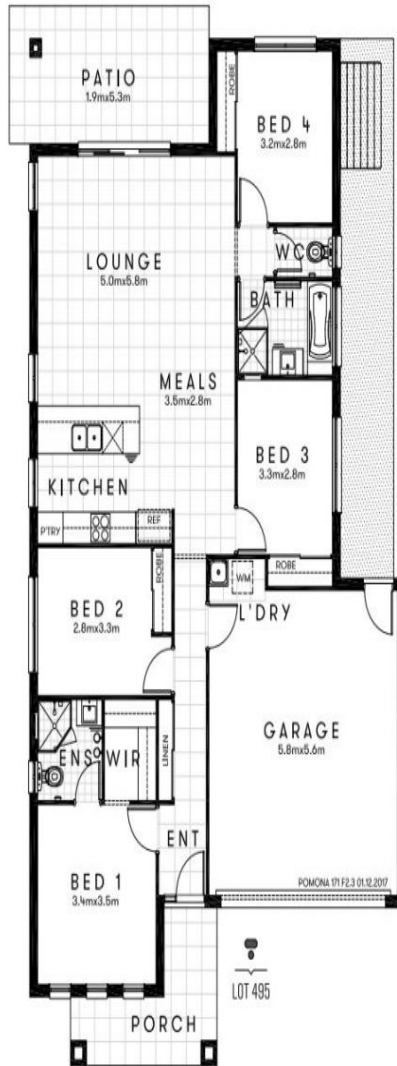

FULL TURNKEY SOLUTIONS- NO
SURPRISES

HOLMVIEW

Artist's impression

**new
home**
Group
from dreams to reality

Plans shown are only indicative of layout. Dimensions are approximate.

HOLMVIEW

4 4 2 sq 403

Price From \$465,800

Land Size 403m²

Building Size 177m²

Contact Brenda Hampson

0413 109 977

Type House

Holmview, QLD

NEWHOMEGROUP.COM.AU

Disclaimer: Photographs and other pictures in this brochure/book may show fixtures, fittings or finishes which are not supplied by New Home Group, or which are only available in some New Home Group designs or when selected as inclusions above the standard inclusions for a particular design. This may include landscaping and outdoor items, floor coverings, furniture, kitchen, bathroom and light fittings and decorative items, which are shown as examples only. Please speak to a sales consultant to discuss detailed home pricing for different designs and inclusions.