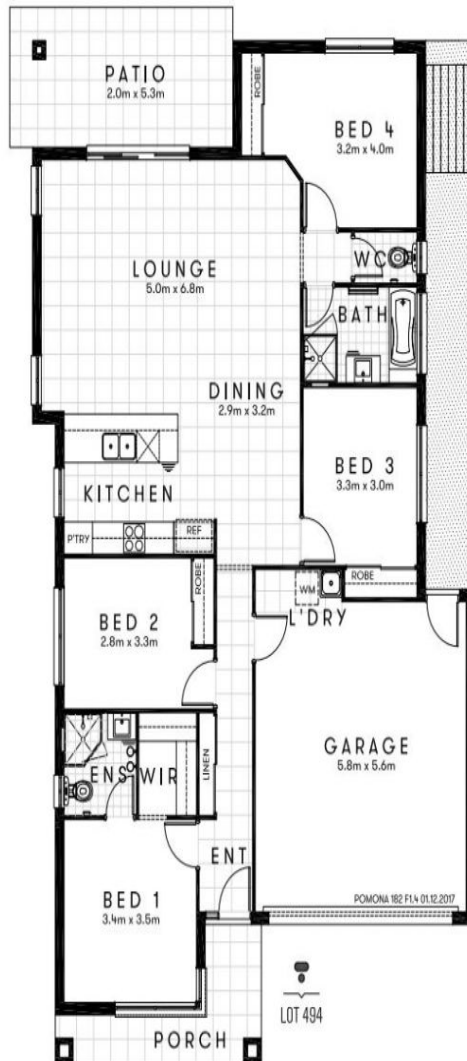

QUALITY HOME & LAND PACKAGES- NO
MORE TO PAY

HOLMVIEW

Artist's impression

**new
home**
Group
from dreams to reality

Plans shown are only indicative of layout. Dimensions are approximate.

HOLMVIEW

4 4 2 445

Price From \$479,800

Land Size 445m²

Building Size 186m²

Contact Brenda Hampson

0413 109 977

Type House

Holmview, QLD

NEWHOMEGROUP.COM.AU

Disclaimer: Photographs and other pictures in this brochure/book may show fixtures, fittings or finishes which are not supplied by New Home Group, or which are only available in some New Home Group designs or when selected as inclusions above the standard inclusions for a particular design. This may include landscaping and outdoor items, floor coverings, furniture, kitchen, bathroom and light fittings and decorative items, which are shown as examples only. Please speak to a sales consultant to discuss detailed home pricing for different designs and inclusions.